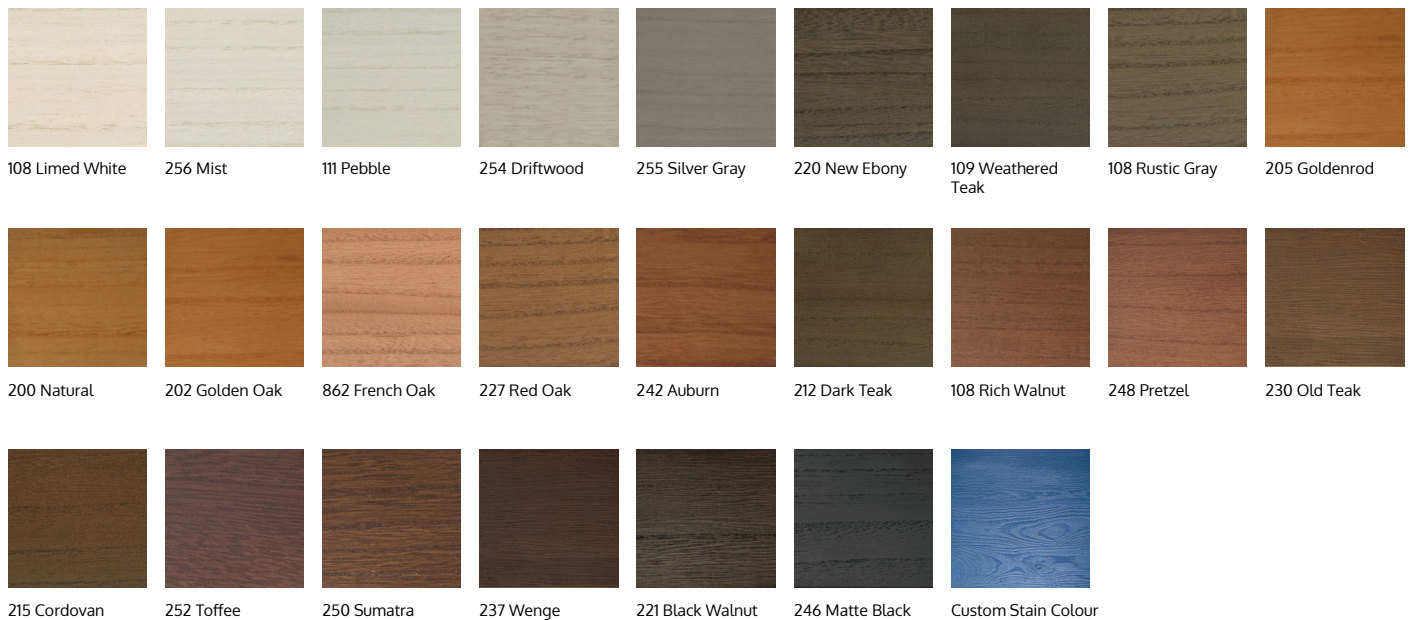

AVAILABLE COLOURS

AVAILABLE STAINED SLAT COLOURS

Despite every effort to provide accurate images of each product's colour, actual colours may vary slightly, due to different device screen settings, the lighting in the installation location and other factors.