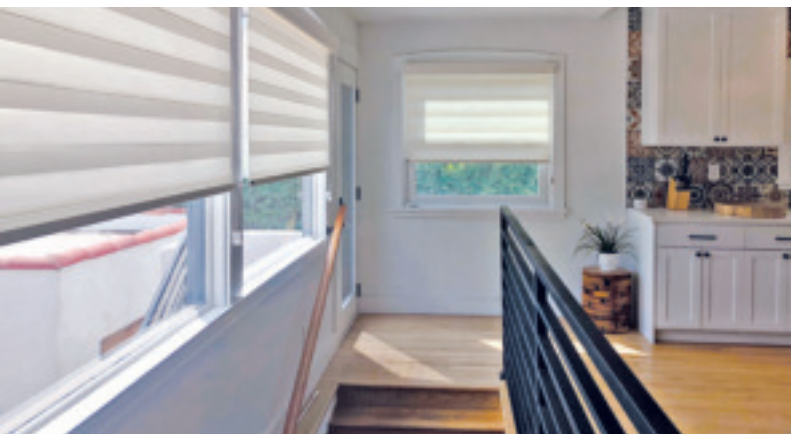

LIGHT GUARD - Light Guard is an innovative, reveal mounted window solution that blocks light from coming in at the top and sides of the window opening. Custom made to help you achieve maximum window coverage from edge to edge.

AVAILABLE FROM YOUR NORMAN RETAIL PARTNER

www.normanaustralia.com.au | sales@normanaustralia.com.au