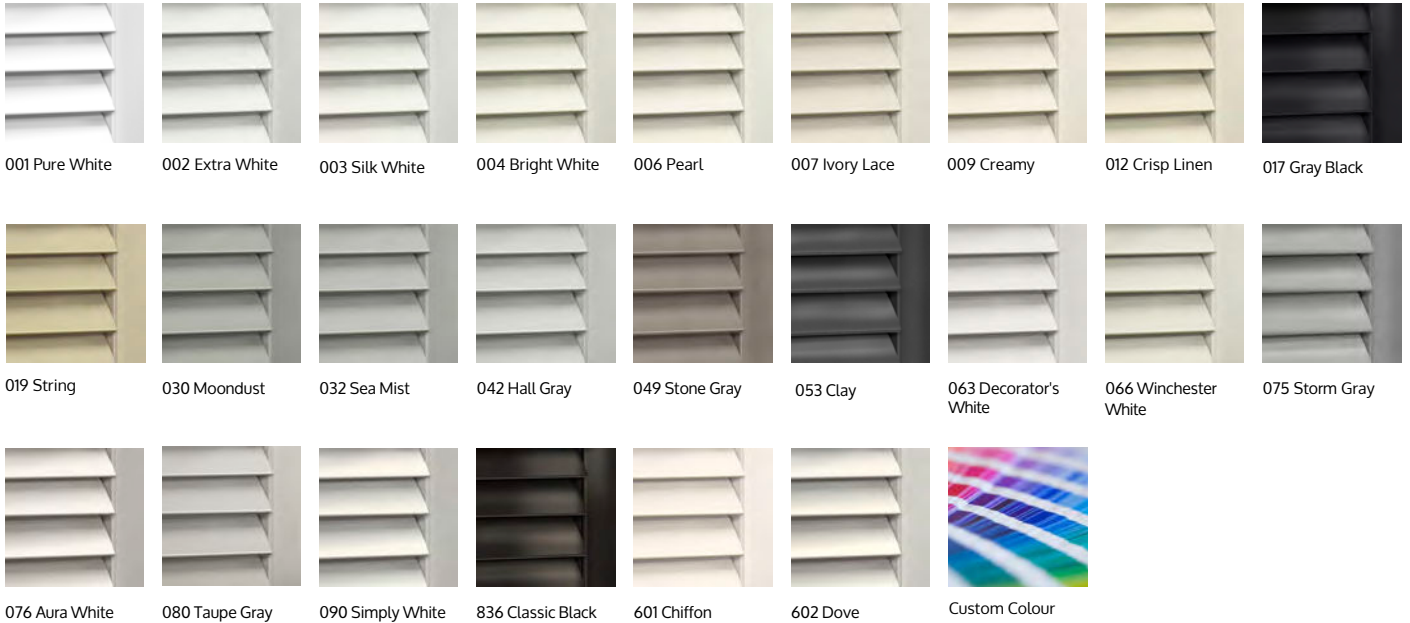

AVAILABLE COLOURS

AVAILABLE STAINED SLAT COLOURS

Despite every effort to provide accurate images of each product's colour, actual colours may vary slightly, due to different device screen settings, the lighting in the installation location and other factors.